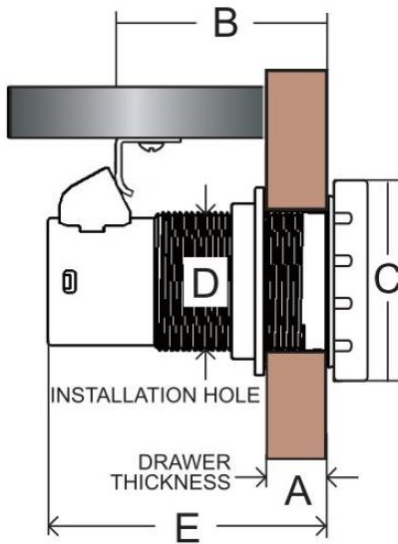

GM-CDL Cabinet Door Latch

Features

- Easy installation
- Turn to open, push to latch
- Large stainless steel, easy-grip knob
- Ideal for using on cabinet door, drawer, glove box, tackle drawer, overhead door, etc.

Material

- Stainless steel 316 and nylon

Part No.	A	B	C	D	E
GM-CDL-A207837	5 ~ 25	36.6	36	25.4	48